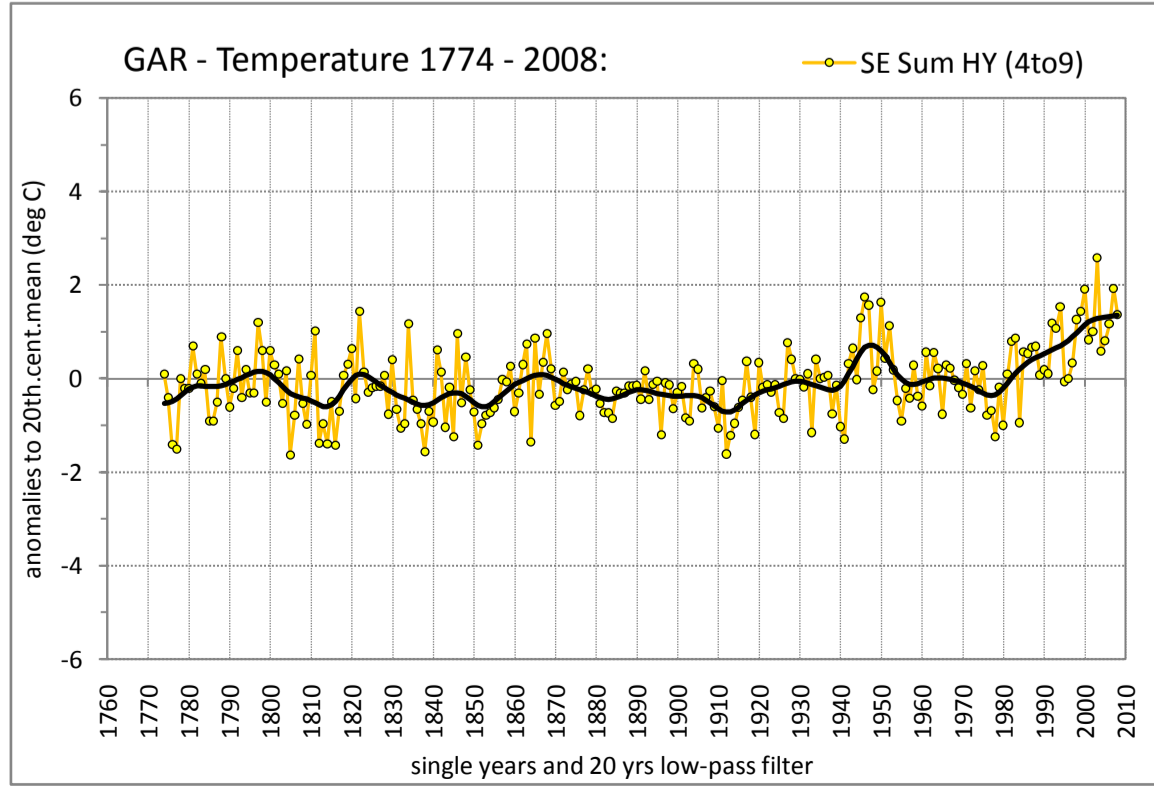

COARSE RESOLUTION SUBREGION SOUTH EAST

MEAN AIR TEMPERATURE

Regionally averaged timeseries of the 25 south-eastern temperature stations. The charts show the anomalies to the 20th. century mean.