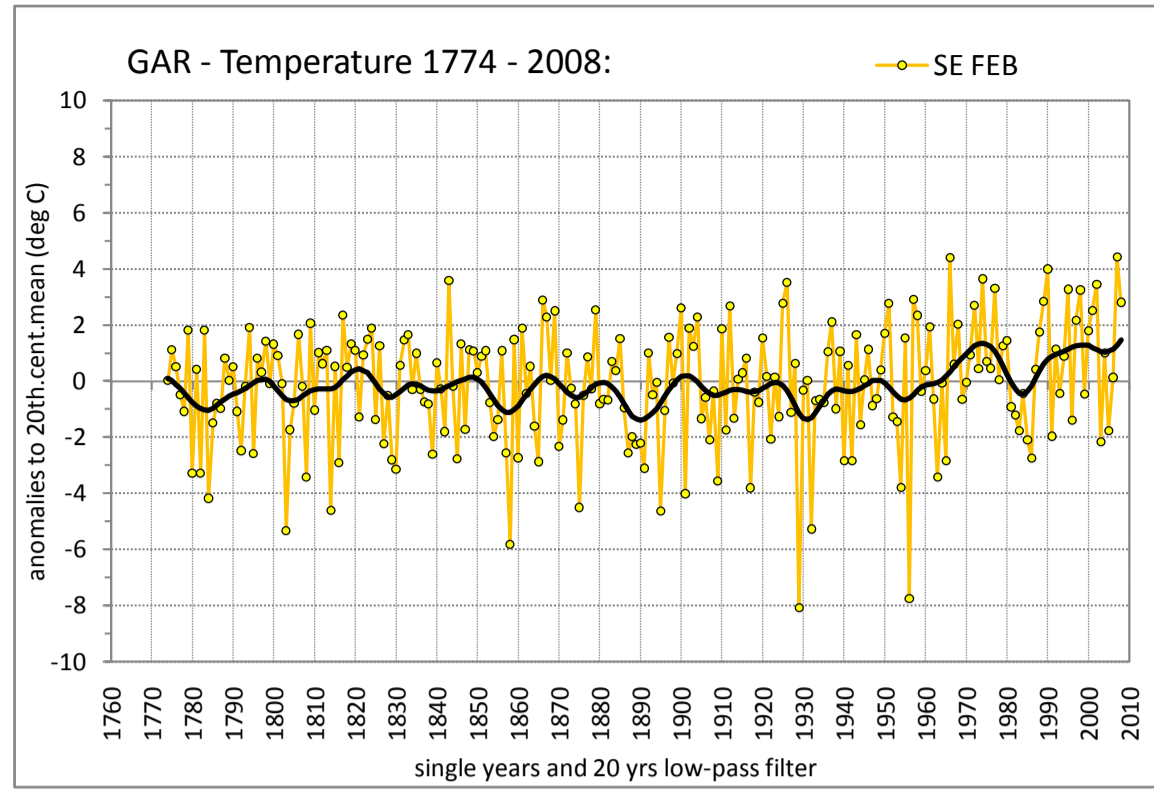

COARSE RESOLUTION SUBREGION SOUTH EAST

MEAN AIR TEMPERATURE

Regionally averaged timeseries of the 25 south-eastern temperature stations. The charts show the anomalies to the 20th. century mean.