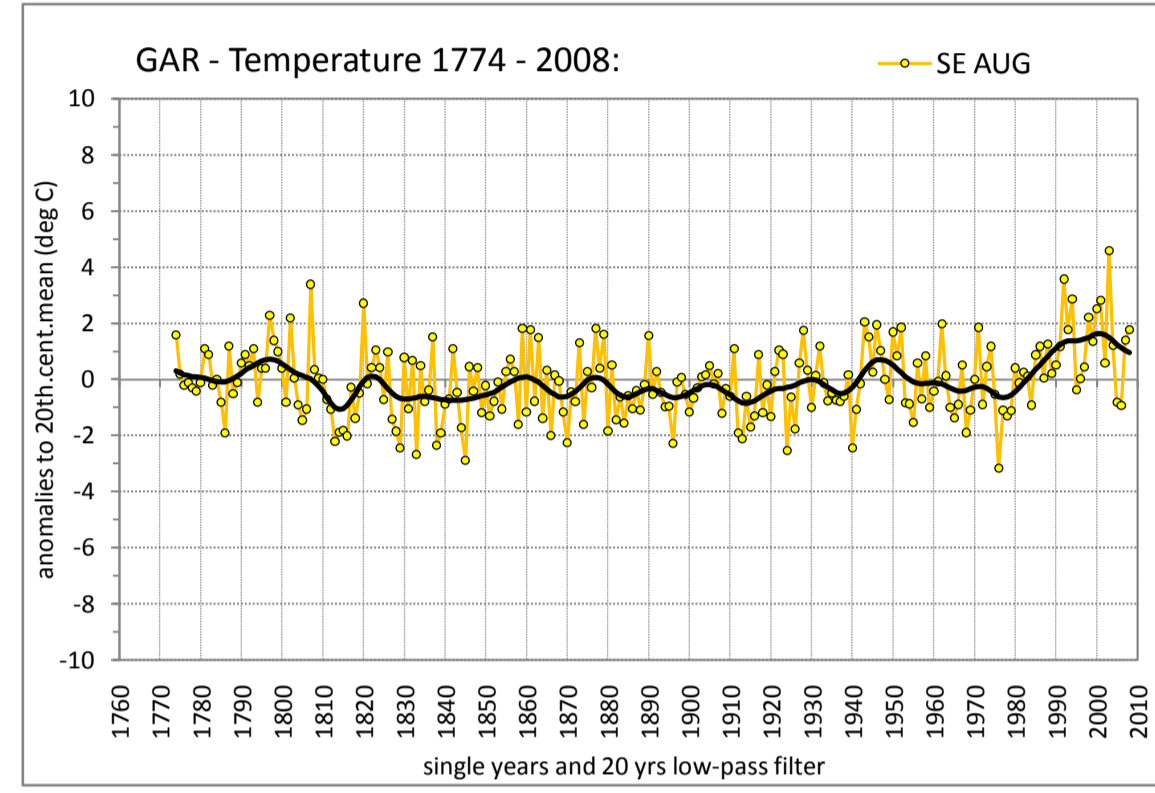

COARSE RESOLUTION SUBREGION SOUTH EAST

MEAN AIR TEMPERATURE

Regionally averaged timeseries of the 25 south-eastern temperature stations. The charts show the anomalies to the 20th. century mean.