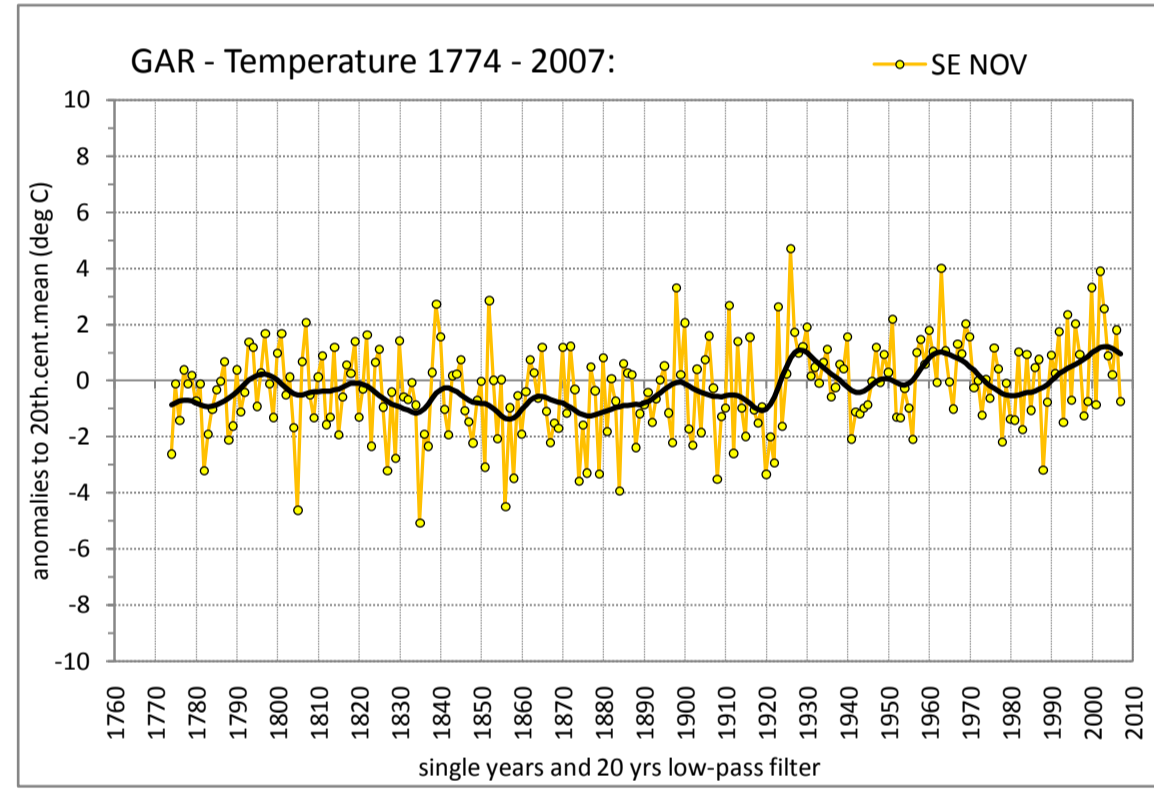

COARSE RESOLUTION SUBREGION SOUTH EAST

MEAN AIR TEMPERATURE

Regionally averaged timeseries of the 25 south-eastern temperature stations. The charts show the anomalies to the 20th. century mean.