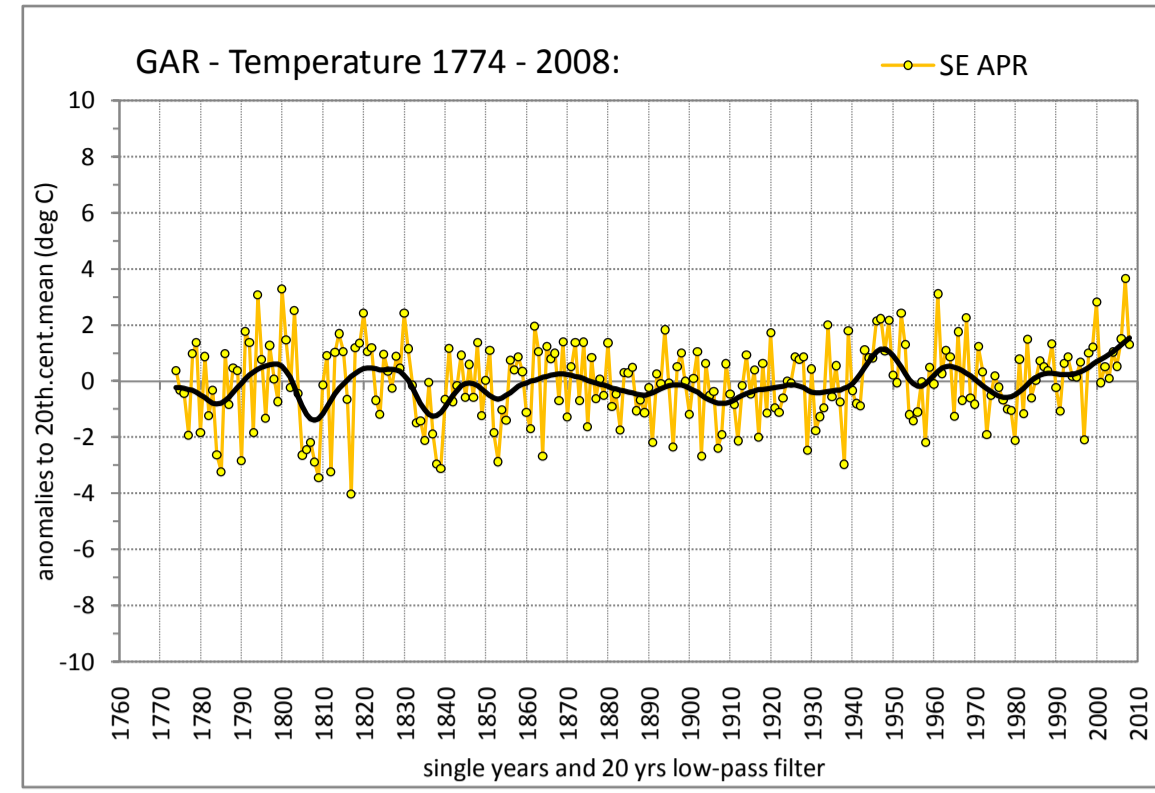

COARSE RESOLUTION SUBREGION SOUTH EAST

MEAN AIR TEMPERATURE

Regionally averaged timeseries of the 25 south-eastern temperature stations. The charts show the anomalies to the 20th. century mean.