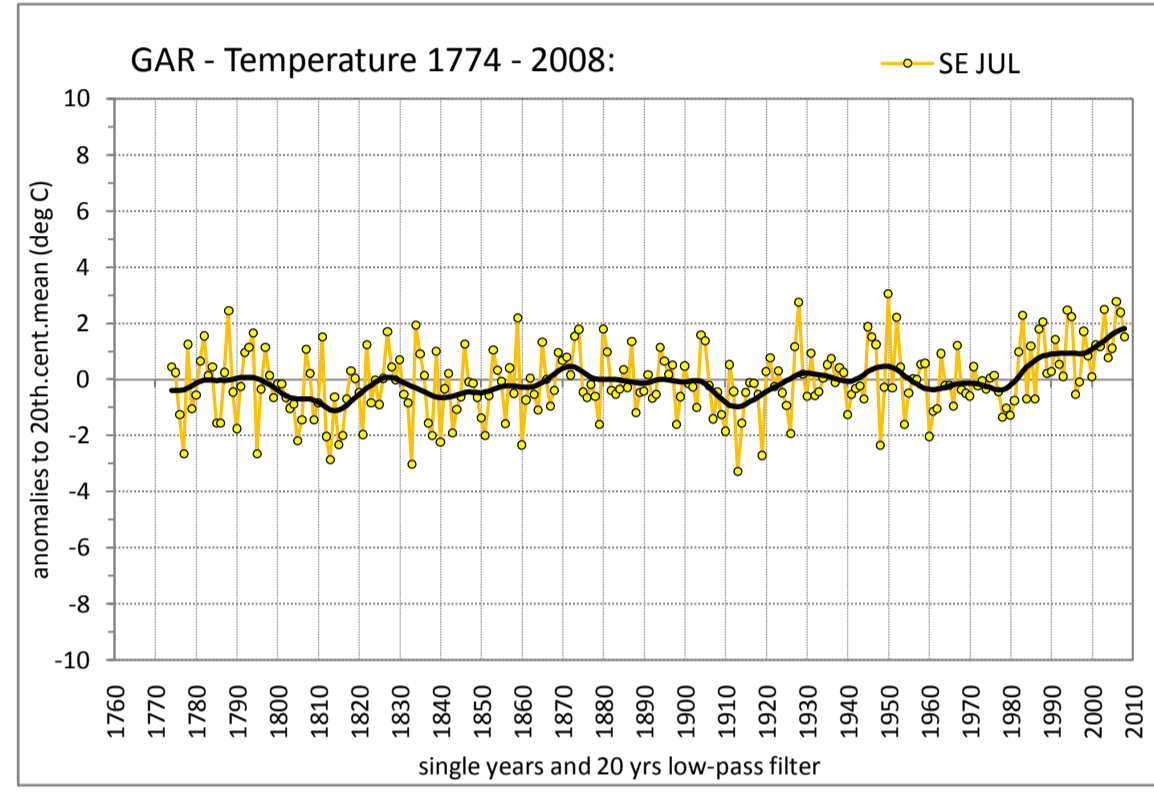

COARSE RESOLUTION SUBREGION SOUTH EAST

MEAN AIR TEMPERATURE

Regionally averaged timeseries of the 25 south-eastern temperature stations. The charts show the anomalies to the 20th. century mean.