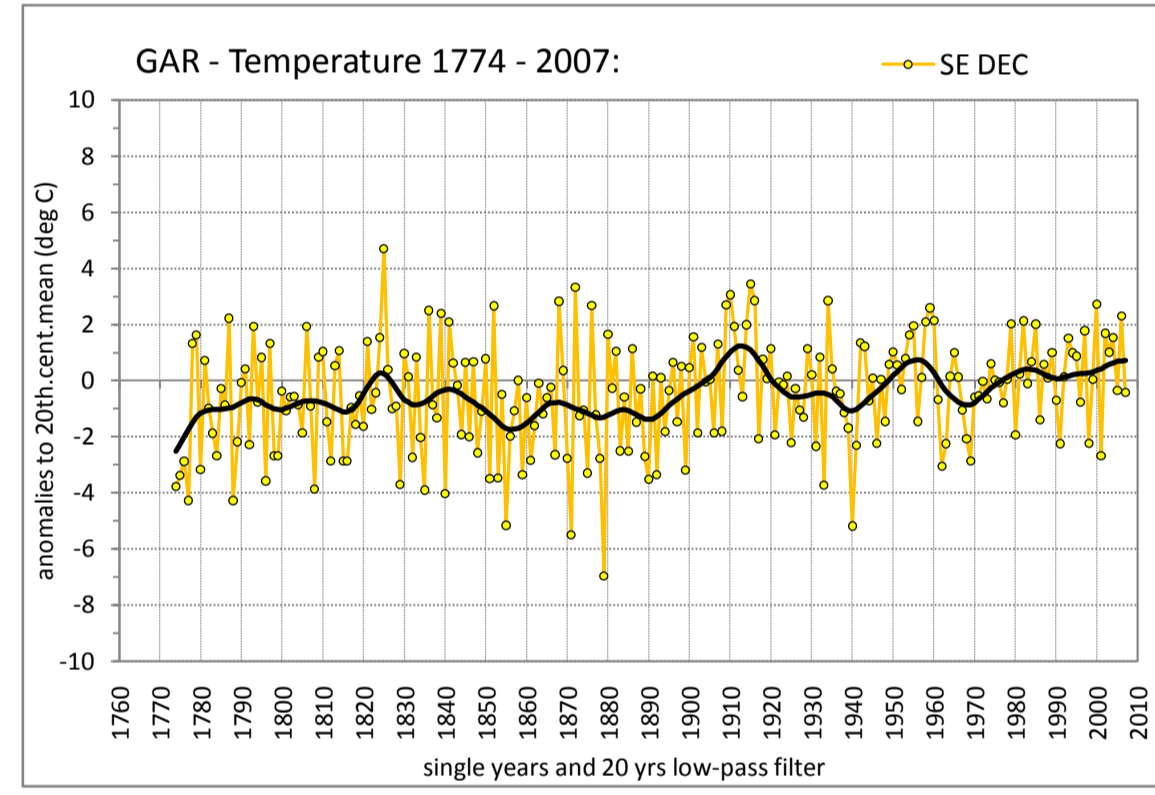

COARSE RESOLUTION SUBREGION SOUTH EAST

MEAN AIR TEMPERATURE

Regionally averaged timeseries of the 25 south-eastern temperature stations. The charts show the anomalies to the 20th. century mean.