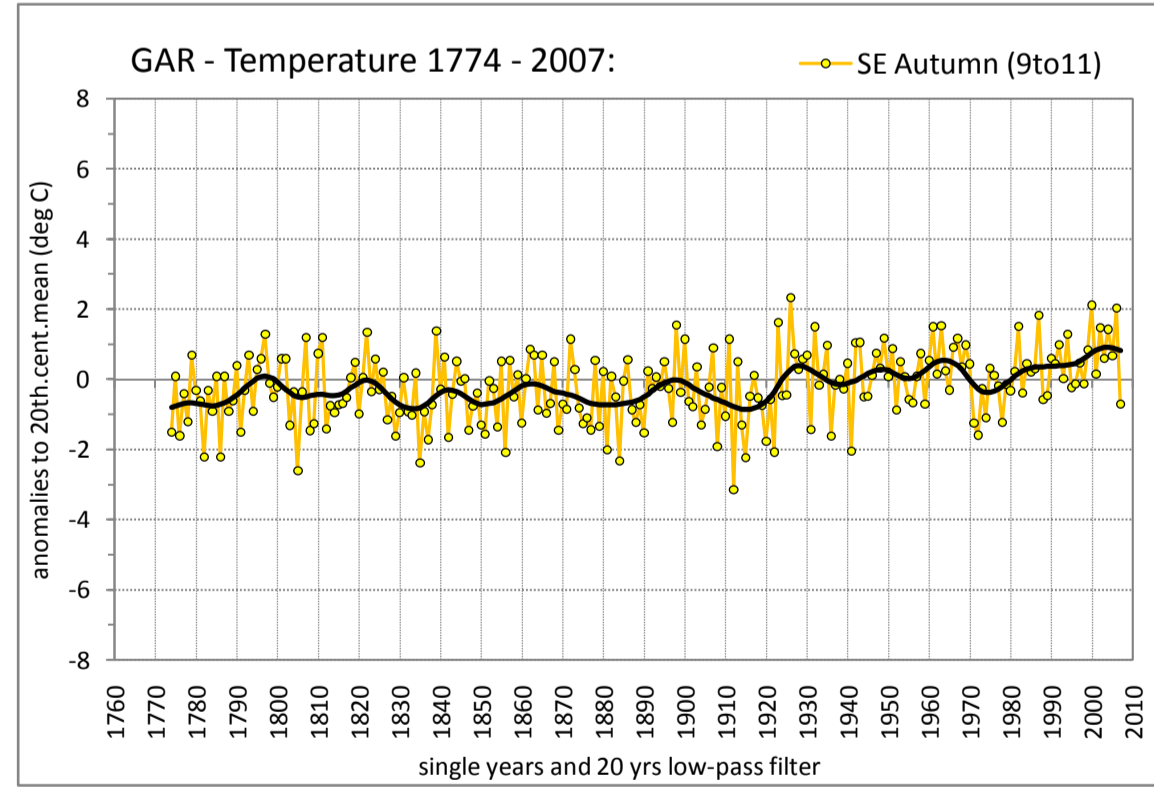

COARSE RESOLUTION SUBREGION SOUTH EAST

MEAN AIR TEMPERATURE

Regionally averaged timeseries of the 25 south-eastern temperature stations. The charts show the anomalies to the 20th. century mean.