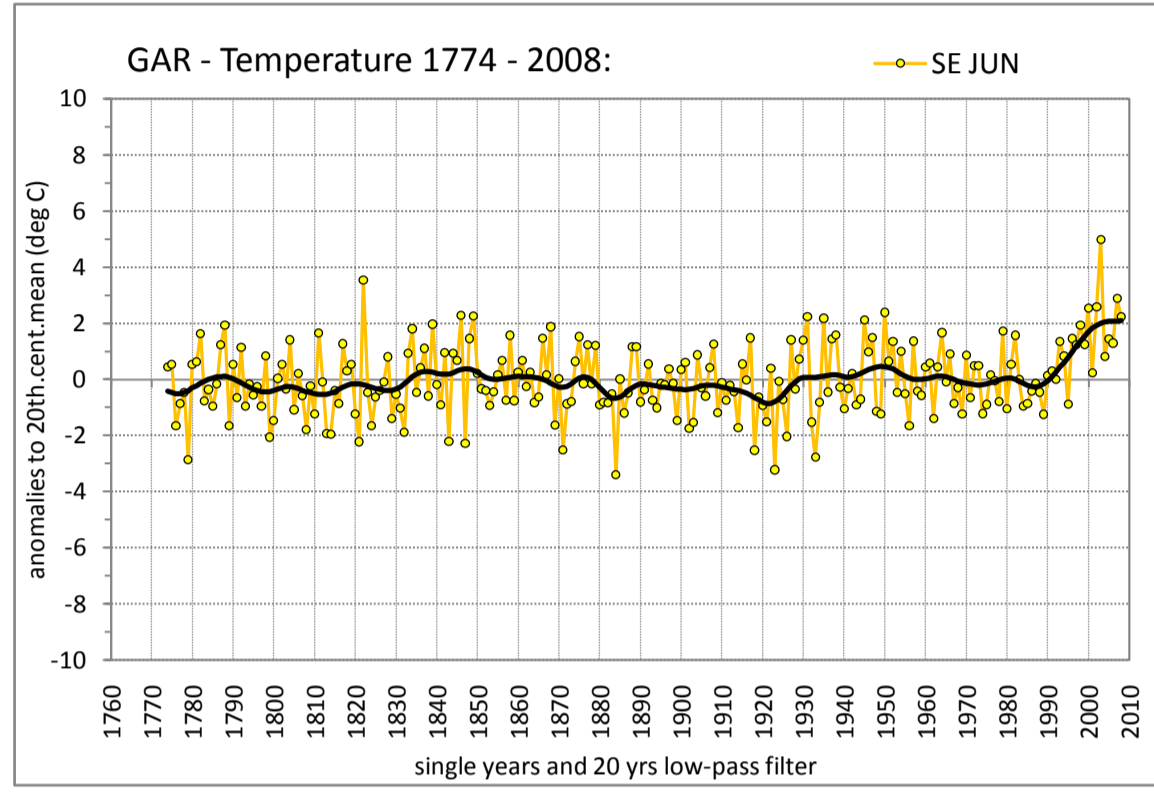

COARSE RESOLUTION SUBREGION SOUTH EAST

MEAN AIR TEMPERATURE

Regionally averaged timeseries of the 25 south-eastern temperature stations. The charts show the anomalies to the 20th. century mean.