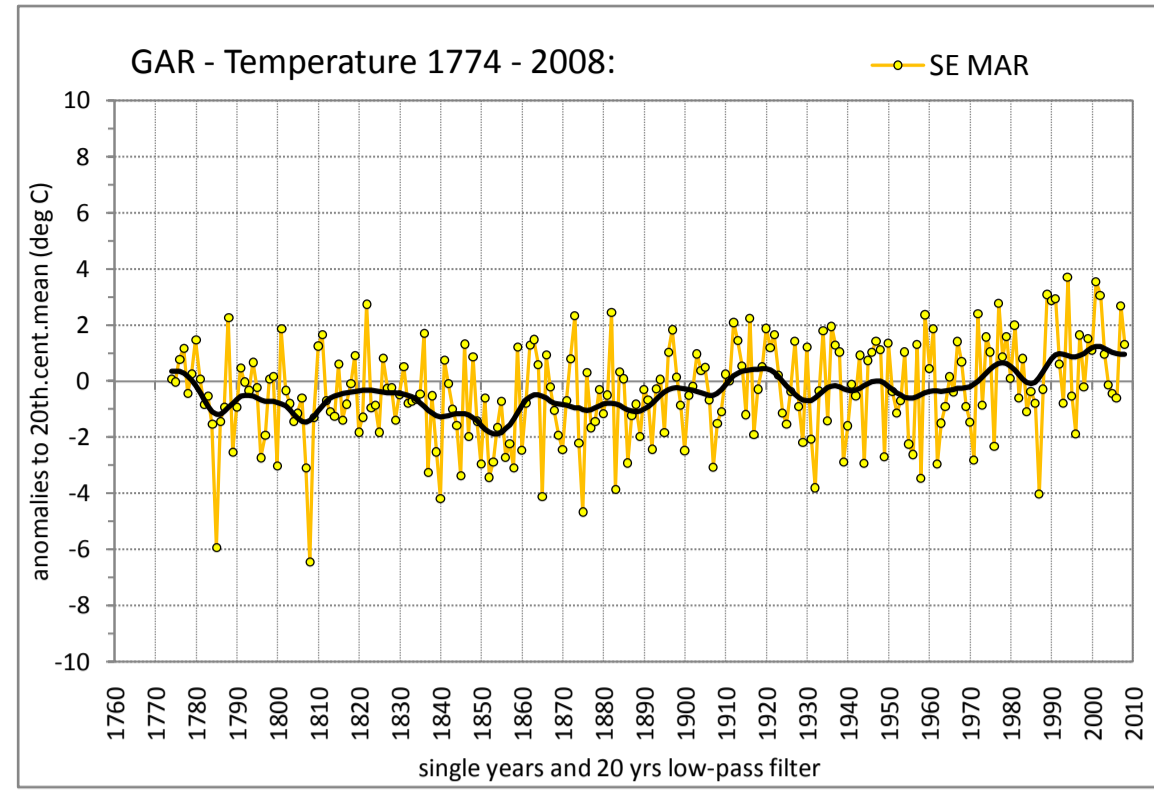

COARSE RESOLUTION SUBREGION SOUTH EAST

MEAN AIR TEMPERATURE

Regionally averaged timeseries of the 25 south-eastern temperature stations. The charts show the anomalies to the 20th. century mean.