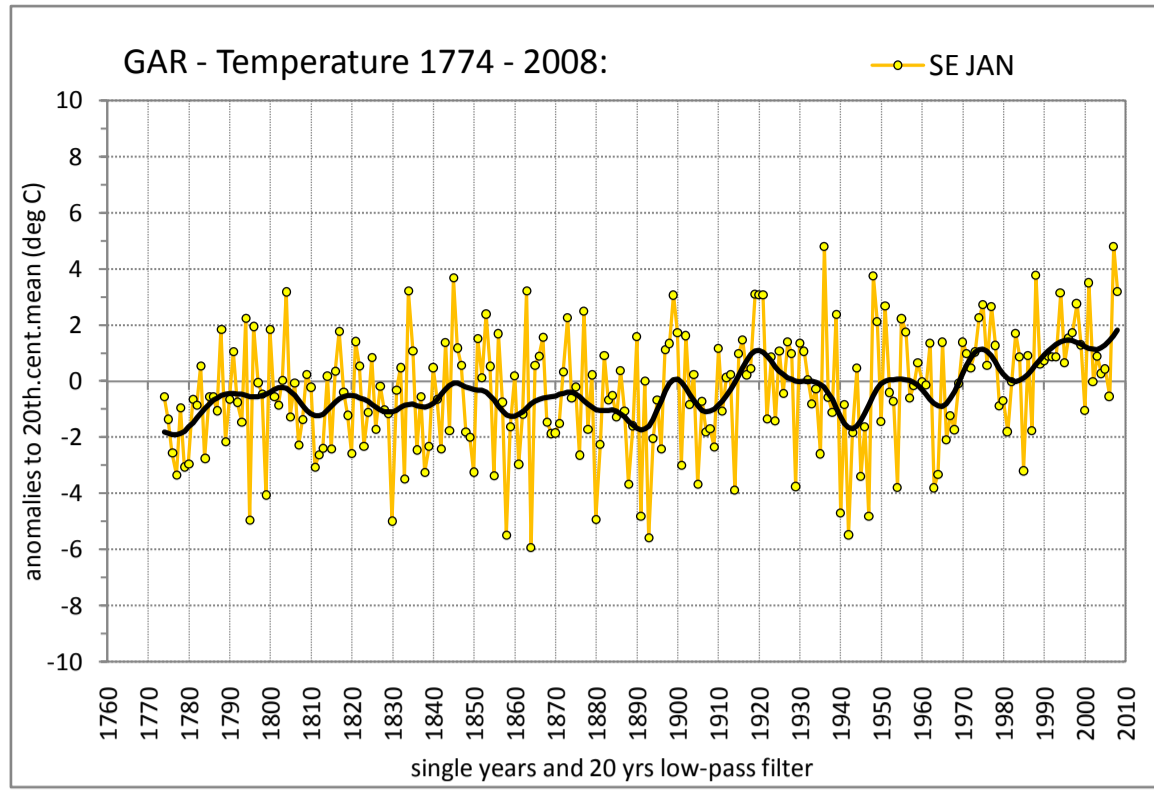

COARSE RESOLUTION SUBREGION SOUTH EAST

MEAN AIR TEMPERATURE

Regionally averaged timeseries of the 25 south-eastern temperature stations. The charts show the anomalies to the 20th. century mean.