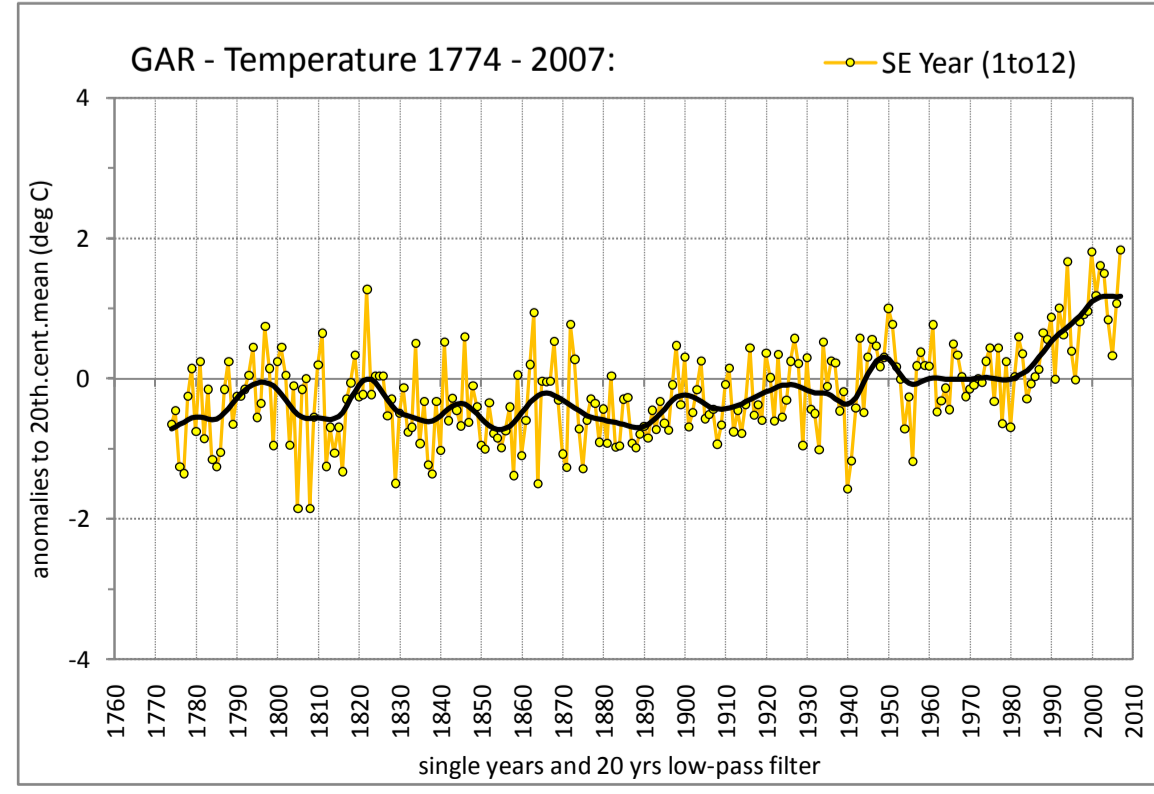

COARSE RESOLUTION SUBREGION SOUTH EAST

MEAN AIR TEMPERATURE

Regionally averaged timeseries of the 25 south-eastern temperature stations. The charts show the anomalies to the 20th. century mean.