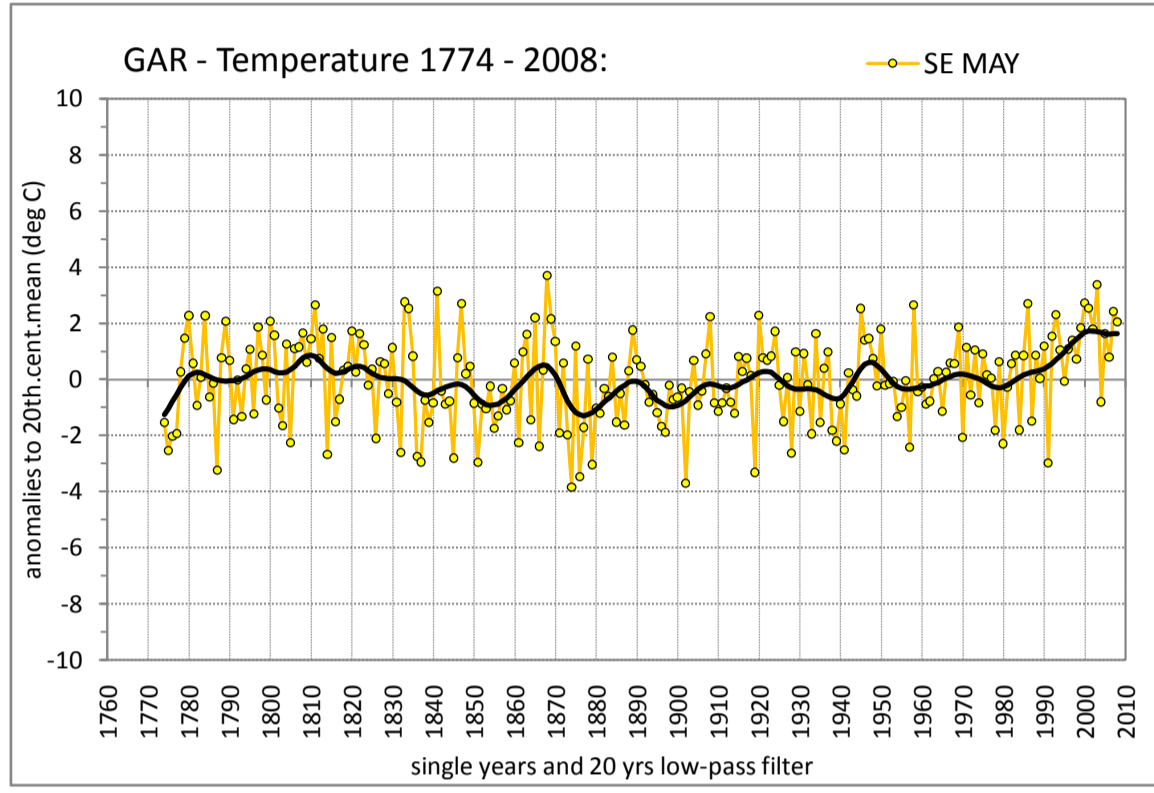

COARSE RESOLUTION SUBREGION SOUTH EAST

MEAN AIR TEMPERATURE

Regionally averaged timeseries of the 25 south-eastern temperature stations. The charts show the anomalies to the 20th. century mean.