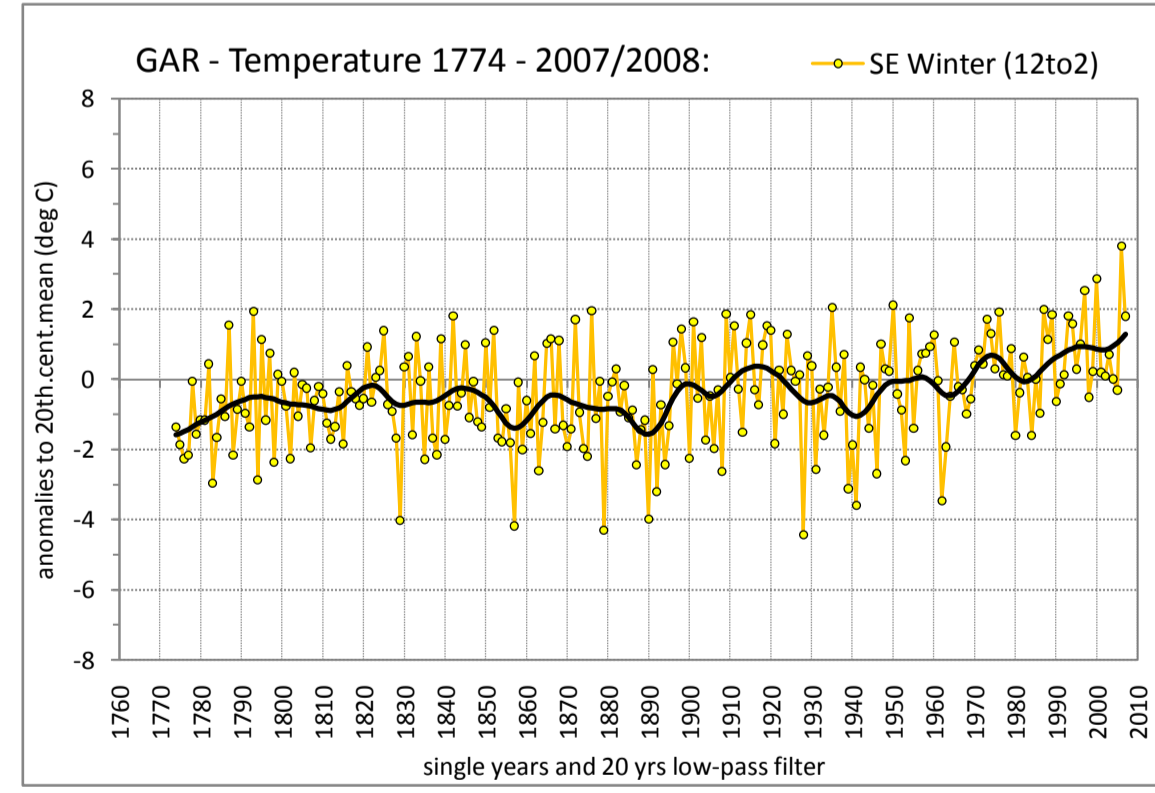

COARSE RESOLUTION SUBREGION SOUTH EAST

MEAN AIR TEMPERATURE

Regionally averaged timeseries of the 25 south-eastern temperature stations. The charts show the anomalies to the 20th. century mean.