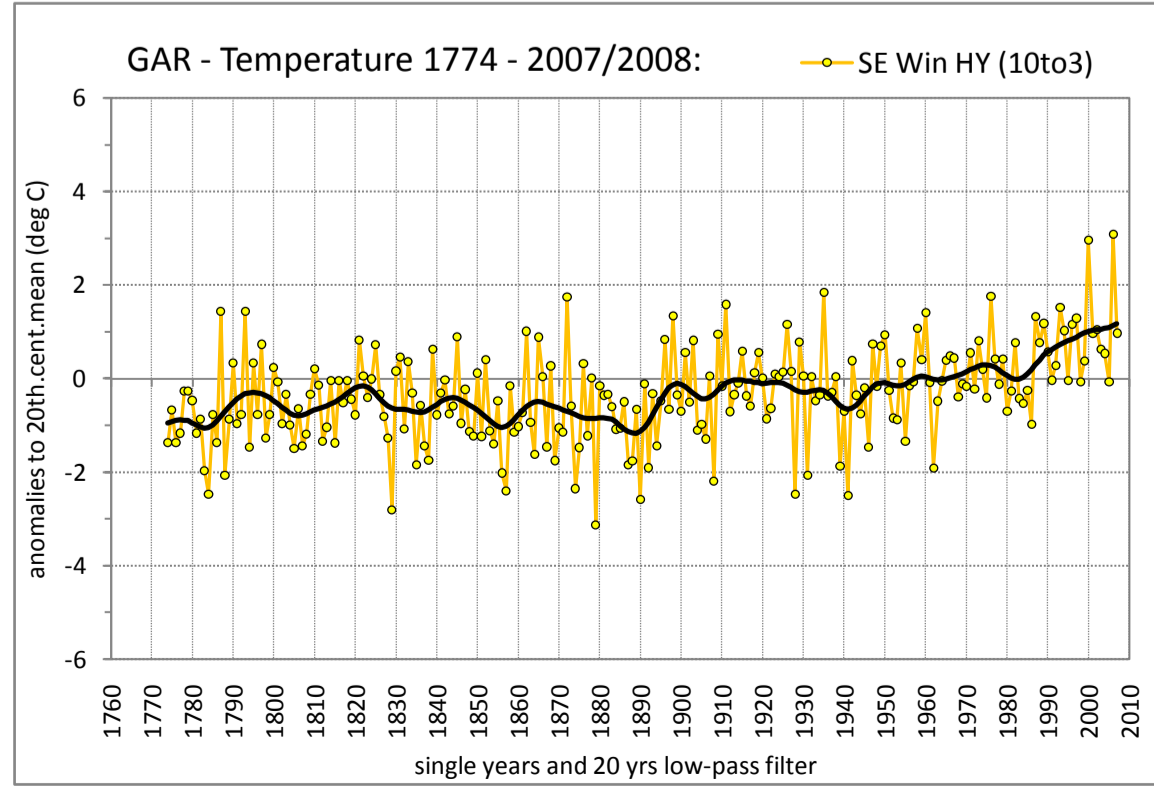

COARSE RESOLUTION SUBREGION SOUTH EAST

MEAN AIR TEMPERATURE

Regionally averaged timeseries of the 25 south-eastern temperature stations. The charts show the anomalies to the 20th. century mean.