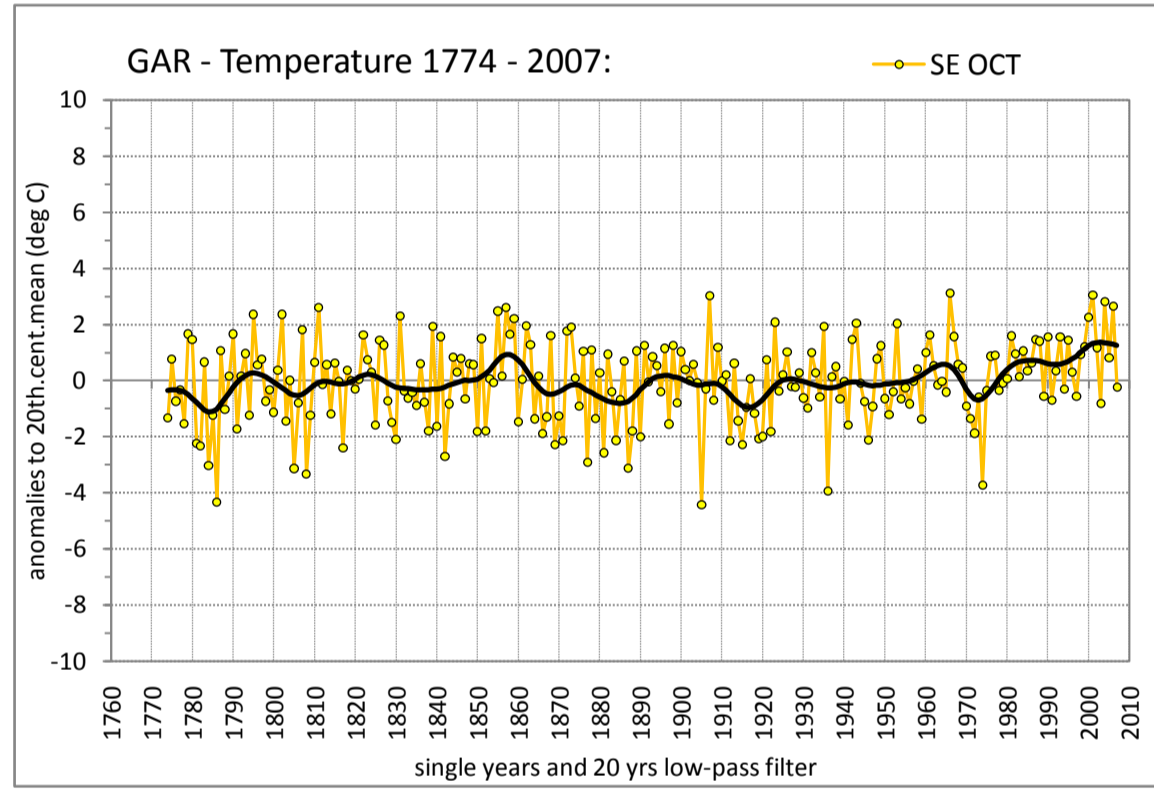

COARSE RESOLUTION SUBREGION SOUTH EAST

MEAN AIR TEMPERATURE

Regionally averaged timeseries of the 25 south-eastern temperature stations. The charts show the anomalies to the 20th. century mean.