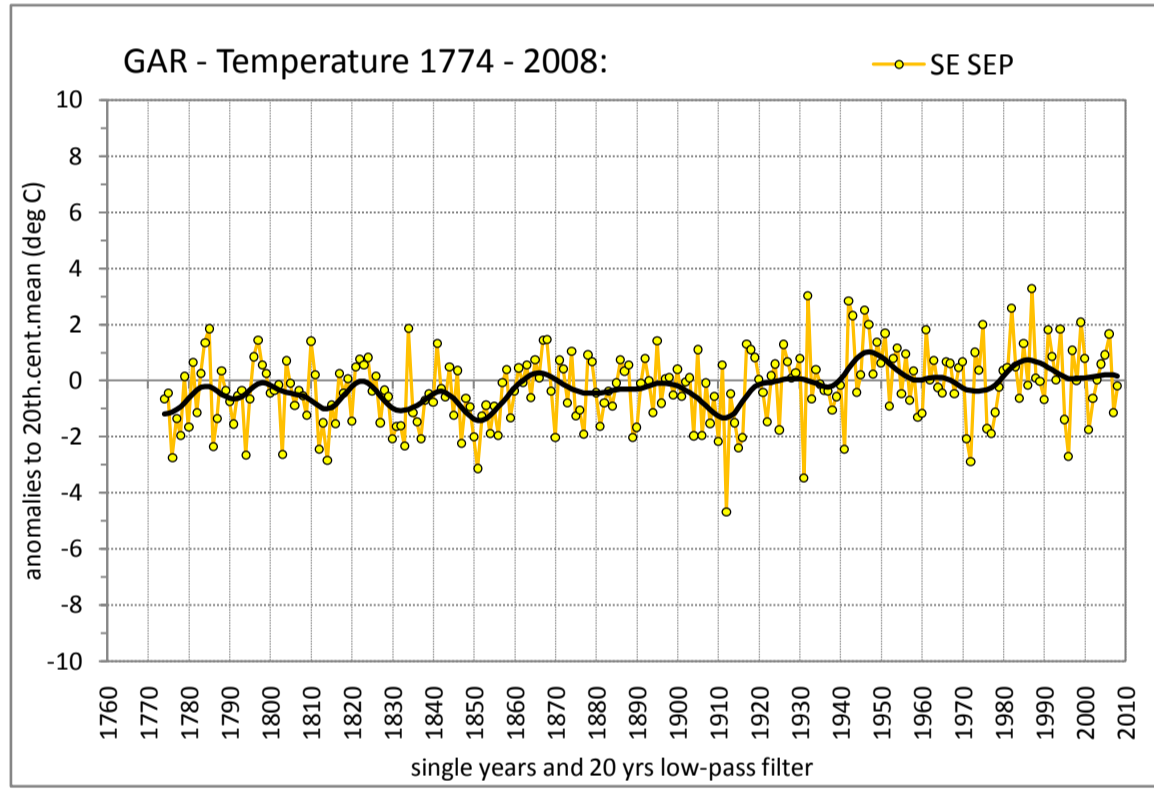

COARSE RESOLUTION SUBREGION SOUTH EAST

MEAN AIR TEMPERATURE

Regionally averaged timeseries of the 25 south-eastern temperature stations. The charts show the anomalies to the 20th. century mean.