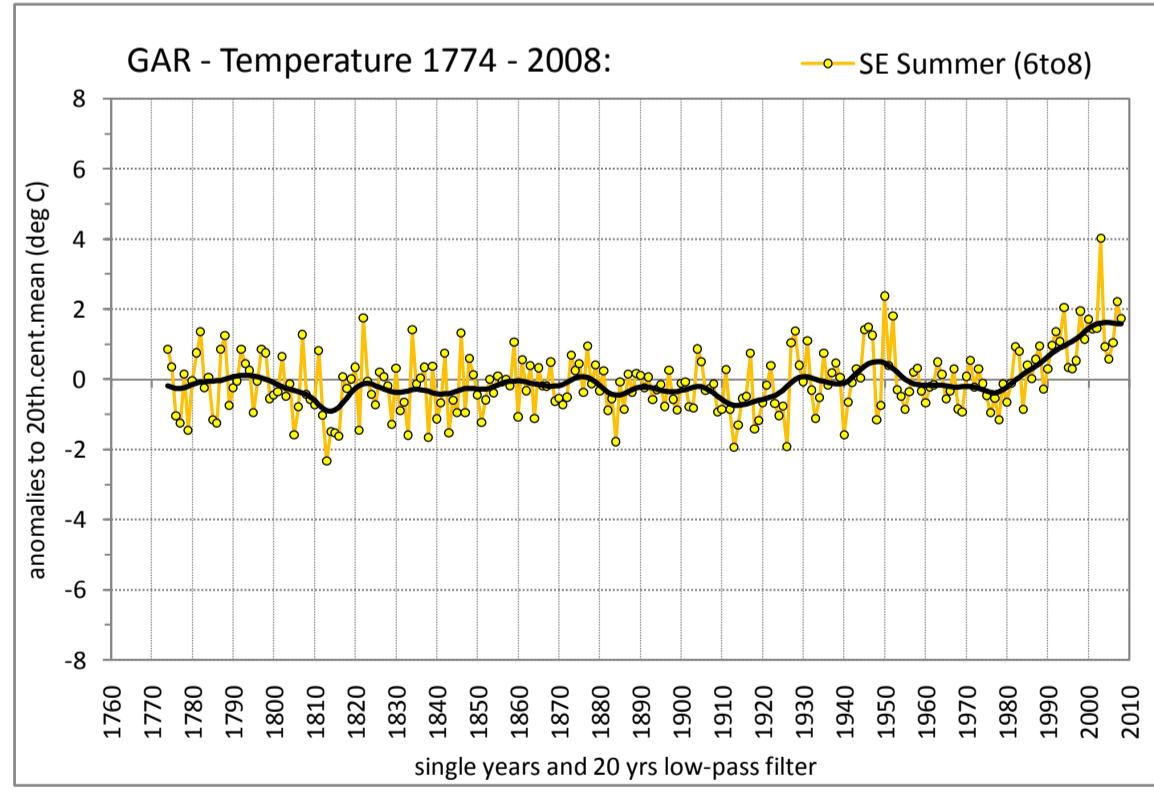

COARSE RESOLUTION SUBREGION SOUTH EAST

MEAN AIR TEMPERATURE

Regionally averaged timeseries of the 25 south-eastern temperature stations. The charts show the anomalies to the 20th. century mean.