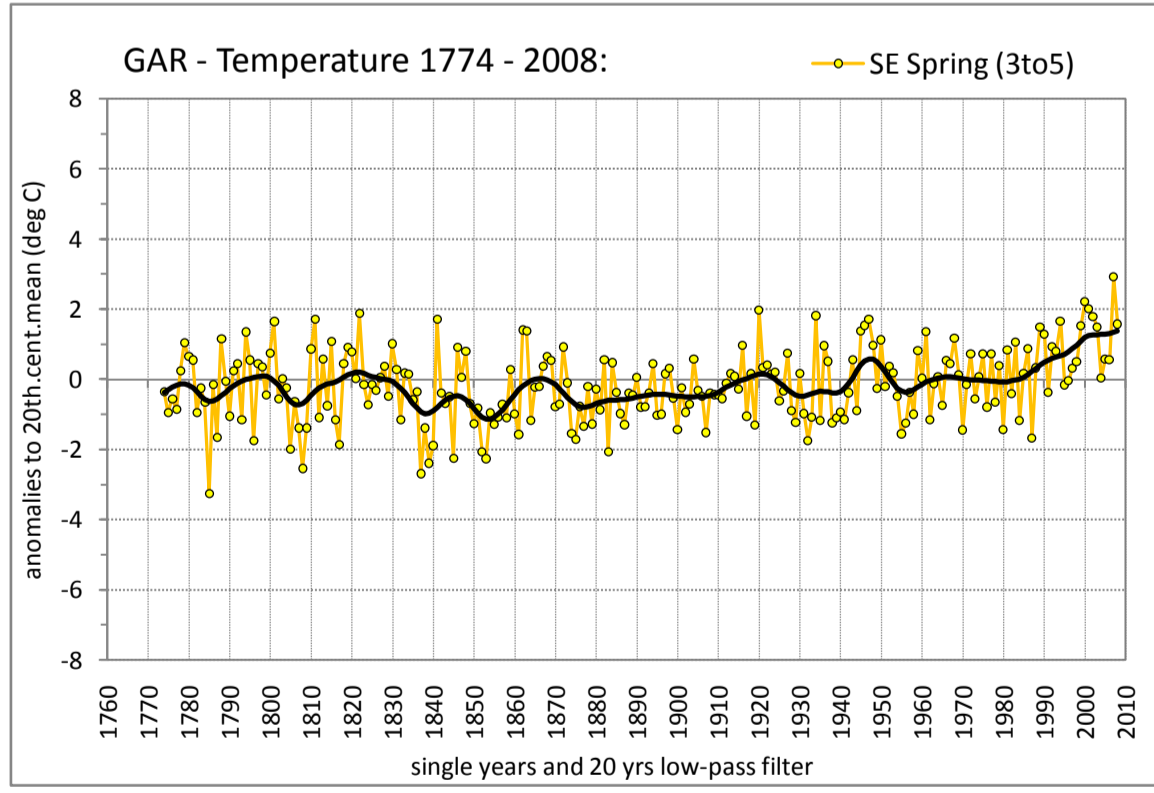

COARSE RESOLUTION SUBREGION SOUTH EAST

MEAN AIR TEMPERATURE

Regionally averaged timeseries of the 25 south-eastern temperature stations. The charts show the anomalies to the 20th. century mean.